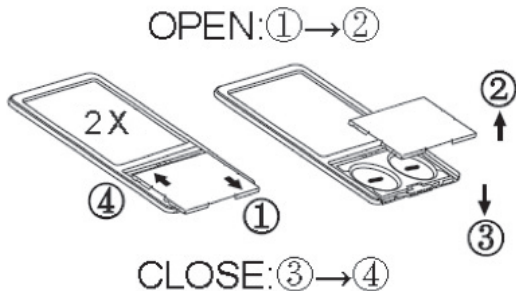

HG-103

LIGHTED POCKET MAGNIFIER SLIM AND LIGHTWEIGHT

CAUTION!

- (1) Position batteries in proper polarity and do not combine batteries of different types, charge levels, or capacities together.
- (2) Keep batteries away from children. Dispose of batteries properly. Never place batteries in the trash or in fire, as they pose a fire hazard. Check with your local waste or recycling center for more information.

DIAGRAM A

PRODUCT SIZE:

3-5/16" (L) x 2-1/8" (W) x 1/8" (thickness)

OPERATION:

Slide on/off button to turn LED light on and off.

BATTERIES:

Requires two CR2016 button cell batteries (included)

REPLACING THE BATTERIES (DIAGRAM A):