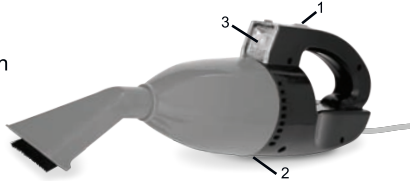

12V Auto Vacuum Model # ITST-34

Thanks for choosing the Innovative Technology 12V Auto Vacuum with Flashlight. This manual will provide you with directions for the effective operation of the 12V Auto Vacuum with Flashlight. Please review the manual carefully before operating this product and store in a safe place for future reference.

Location of Controls:

1. Power ON/OFF Switch
2. Dust Cover Opening/
Closing Point
3. Built-In Light

Use and Operation:

The 12V Auto Vacuum works when plugged into a standard 12V cigarette lighter outlet of any automobile. To use the Auto Vacuum, plug it into a 12V cigarette lighter outlet and turn it on by pushing the ON/OFF switch forward towards the ON position. The built-in light comes on when unit is turned on.

Use the vacuum to clean up your vehicle. To turn the light on, just push the ON-OFF button towards the front. You can use the crevice tool to pick up things in the gap between the seat and seat back. Turn the unit off and unplug it after use.